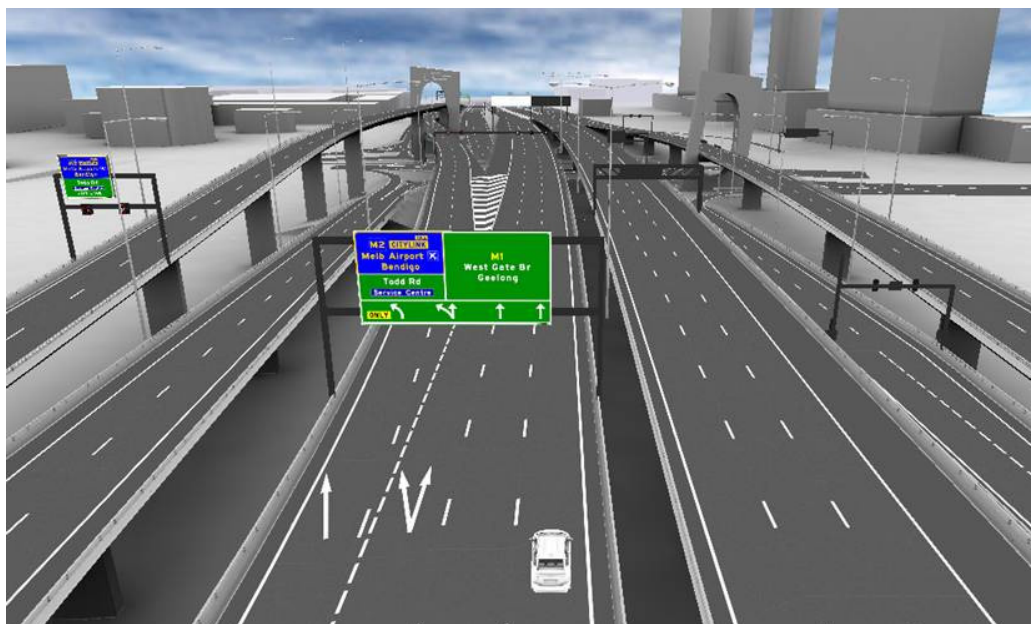

Heading to West Gate Bridge from Domain Tunnel

You will need to follow the green M1 signs saying "West Gate Br / Geelong". After exiting the Domain tunnel, move into one of the right hand lanes.

The new Bolte Bridge exit is about 100m past the existing Montague Street exit-ramp. Do not take this exit, keep straight on.

Once past Montague and Bolte Bridge exits, there are no other exits before the West Gate Bridge.